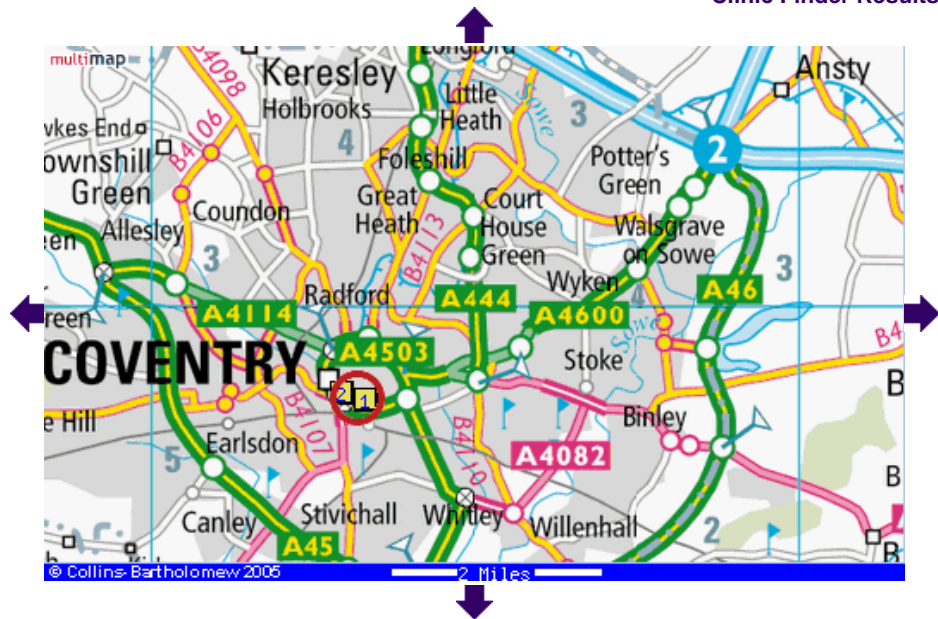

[Print this page](#)

Clinic Finder Results

Map Scale: 100,000  Coventry, West Midlands

Here are your 10 nearest clinics. To check the opening times, ring the clinic or your national fpa helpline.

1	<p><b>Sexual Health &amp; Reproductive Service</b> 25 Warwick Road</p> <p>Coventry Warwickshire CV1 2EZ</p> <p>Clinic: 02476 961 300</p>	<p>0.3 miles away</p> <p><a href="#">Show Detailed Map</a></p>
2	<p><b>One Stop Shop</b> 10 Greyfriars Road</p> <p>Coventry Warwickshire CV1 3RY</p> <p>Clinic - Surgery Hours Only: 024 7660 7933</p> <p>Information: 024 7660 7900</p>	<p>0.3 miles away</p> <p><a href="#">Show Detailed Map</a></p>
3	<p><b>Bedworth Health Centre</b> Family Planning High Street</p> <p>Bedworth Warwickshire CV12 8NQ</p> <p>Clinic: 024 7631 3391</p>	<p>8.5 miles away</p> <p><a href="#">Show Detailed Map</a></p>
4	<p><b>George Eliot Hospital</b> Shepperton House College Street</p>	<p>12.1 miles away</p> <p><a href="#">Show Detailed Map</a></p>