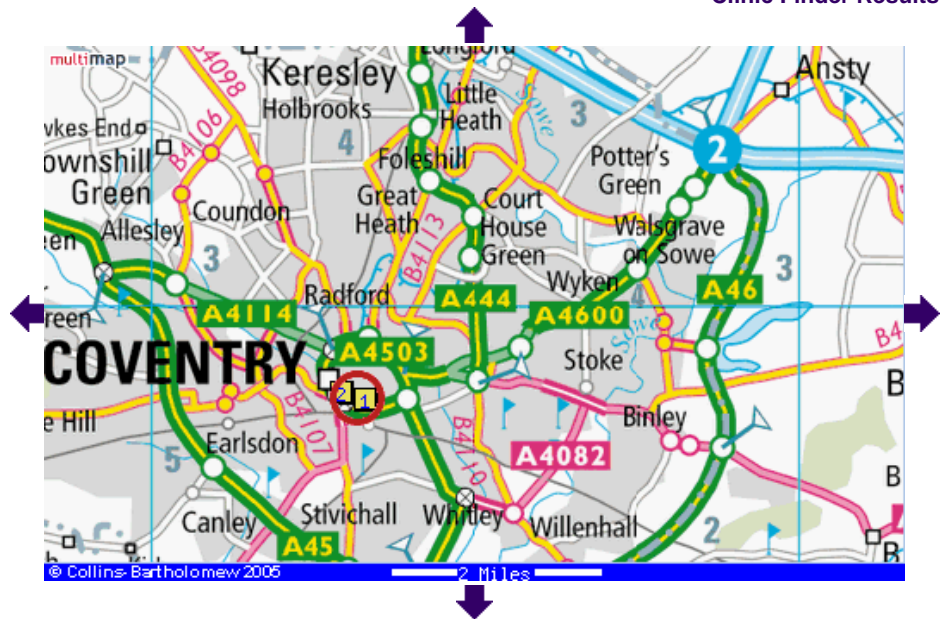

[Print this page](#)

Clinic Finder Results

Map Scale: 100,000 Coventry, West Midlands

Here are your 10 nearest clinics. To check the opening times, ring the clinic or your national fpa helpline.

1	<p>Sexual Health & Reproductive Service 25 Warwick Road</p> <p>Coventry Warwickshire CV1 2EZ</p> <p>Clinic: 02476 961 300</p>	<p>0.3 miles away</p> <p>Show Detailed Map</p>
2	<p>One Stop Shop 10 Greyfriars Road</p> <p>Coventry Warwickshire CV1 3RY</p> <p>Clinic - Surgery Hours Only: 024 7660 7933</p> <p>Information: 024 7660 7900</p>	<p>0.3 miles away</p> <p>Show Detailed Map</p>
3	<p>Chat At Health Store (Under 25s) Hatters Space Youth Centre Upper Abbey Street Nuneaton Warwickshire CV11 5DN</p> <p>Clinic: 02476 351 418/035</p>	<p>13.7 miles away</p> <p>Show Detailed Map</p>
4	<p>Craig Croft Clinic Family Planning Craig Croft</p>	<p>16.8 miles away</p> <p>Show Detailed Map</p>